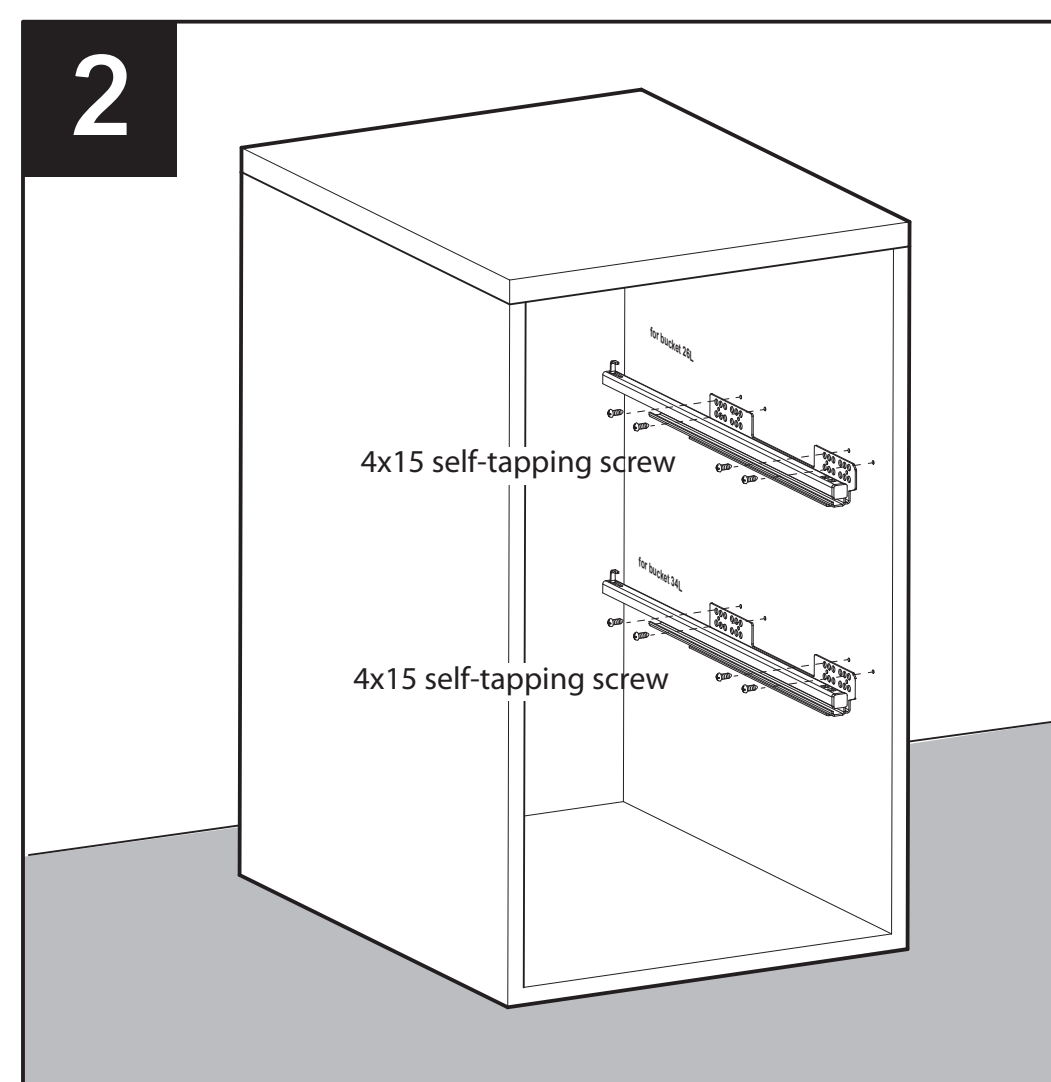

EKOTECH FRONT 45 SX for cabinet 45 cm

for bucket 26L

for bucket 34L

475

bucket 26L

bucket 34L

261

EKOTECH FRONT 45

DX for cabinet 45 cm

for bucket 26L

for bucket 34L

475

261

bucket 26L

bucket 34L

EKOTECH FRONT 45

for cabinet door 45 cm

for bucket 26L

for bucket 34L