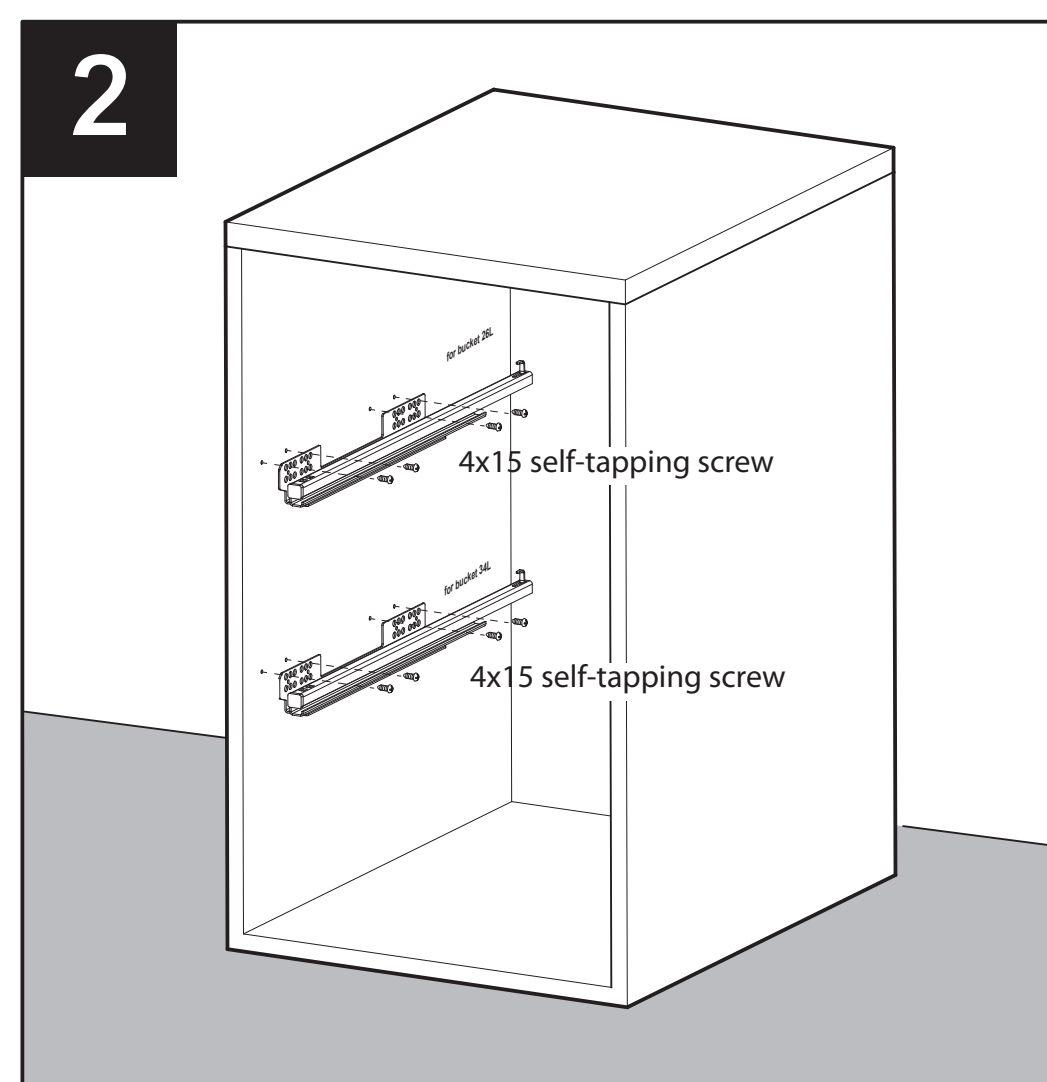

EKOTECH FRONT 45 SX for cabinet 45 cm

for bucket 26L

for bucket 34L

475

bucket 26L

bucket 34L

261

EKOTECH FRONT 45

DX for cabinet 45 cm

for bucket 26L

for bucket 34L

475

261

bucket 26L

bucket 34L

EKOTECH FRONT 45

for cabinet door 45 cm

for bucket 26L

for bucket 34L