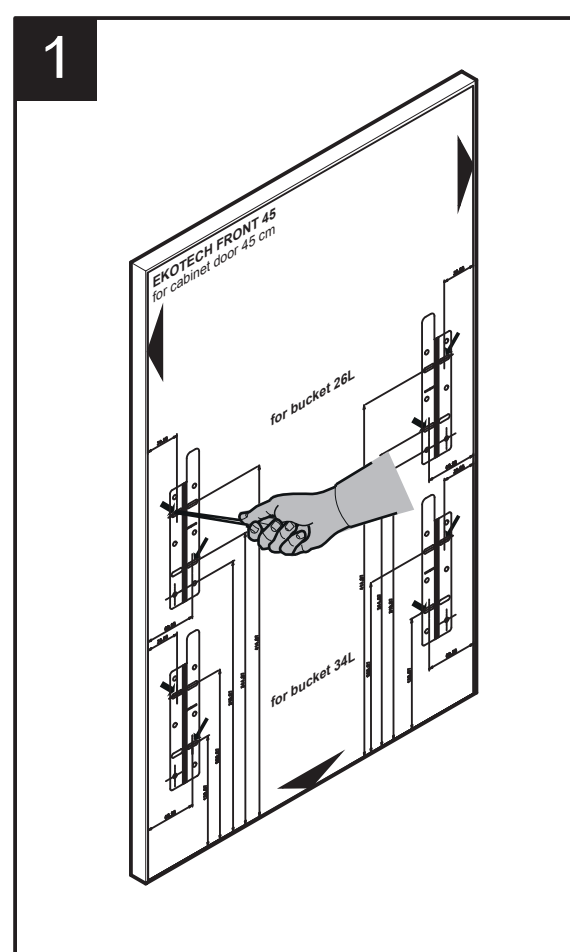

DX for cabinet 45 cm

for bucket 26L

for bucket 34L

475

261

bucket 26L

bucket 34L

EKOTECH FRONT 45

for cabinet door 45 cm

for bucket 26L

for bucket 34L