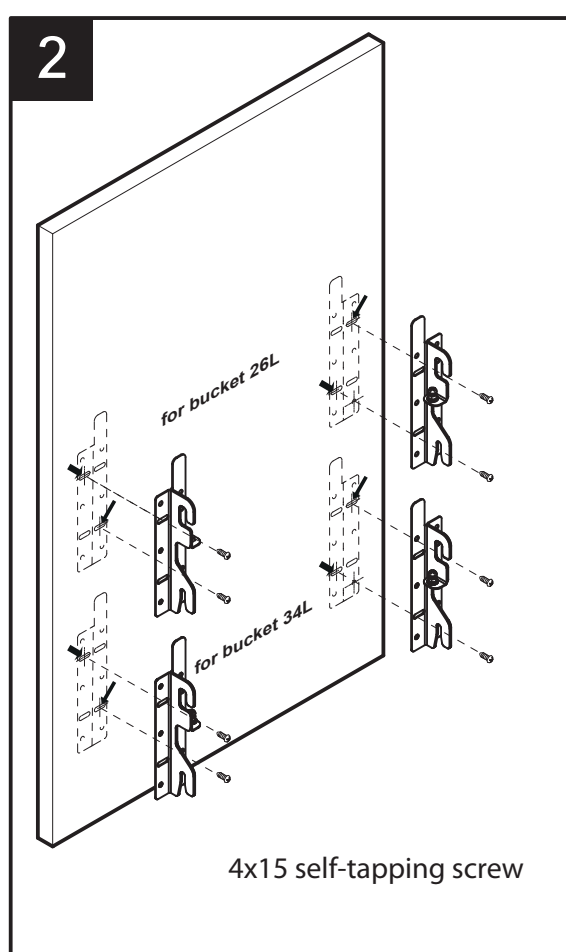

DX for cabinet 45 cm

for bucket 26L

for bucket 34L

475

261

bucket 26L

bucket 34L

EKOTECH FRONT 45

for cabinet door 45 cm

for bucket 26L

for bucket 34L