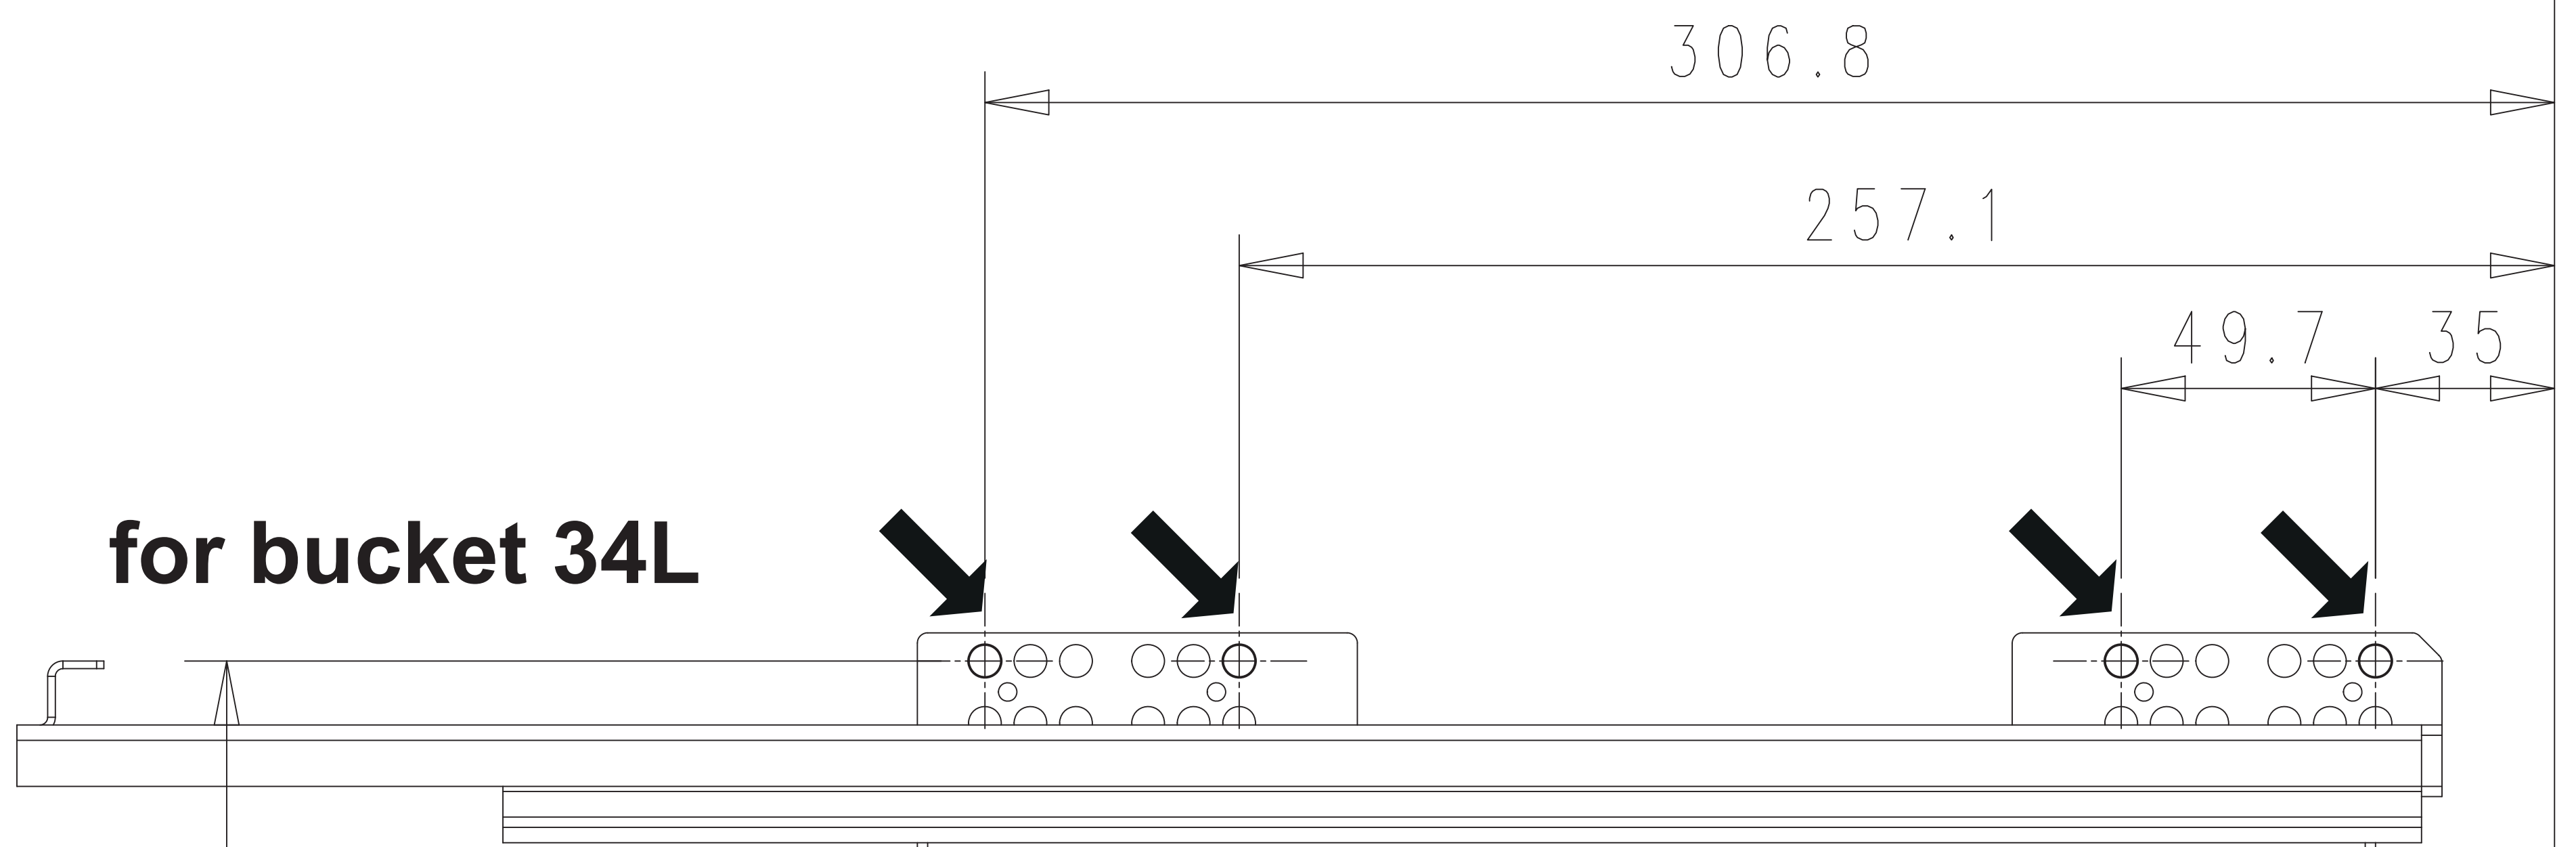

EKOTECH FRONT 45 SX for cabinet 45 cm

for bucket 26L

for bucket 34L

475

bucket 26L

bucket 34L

261

EKOTECH FRONT 45

DX for cabinet 45 cm

for bucket 26L

for bucket 34L

475

261

bucket 26L

bucket 34L

EKOTECH FRONT 45

for cabinet door 45 cm

for bucket 26L

for bucket 34L