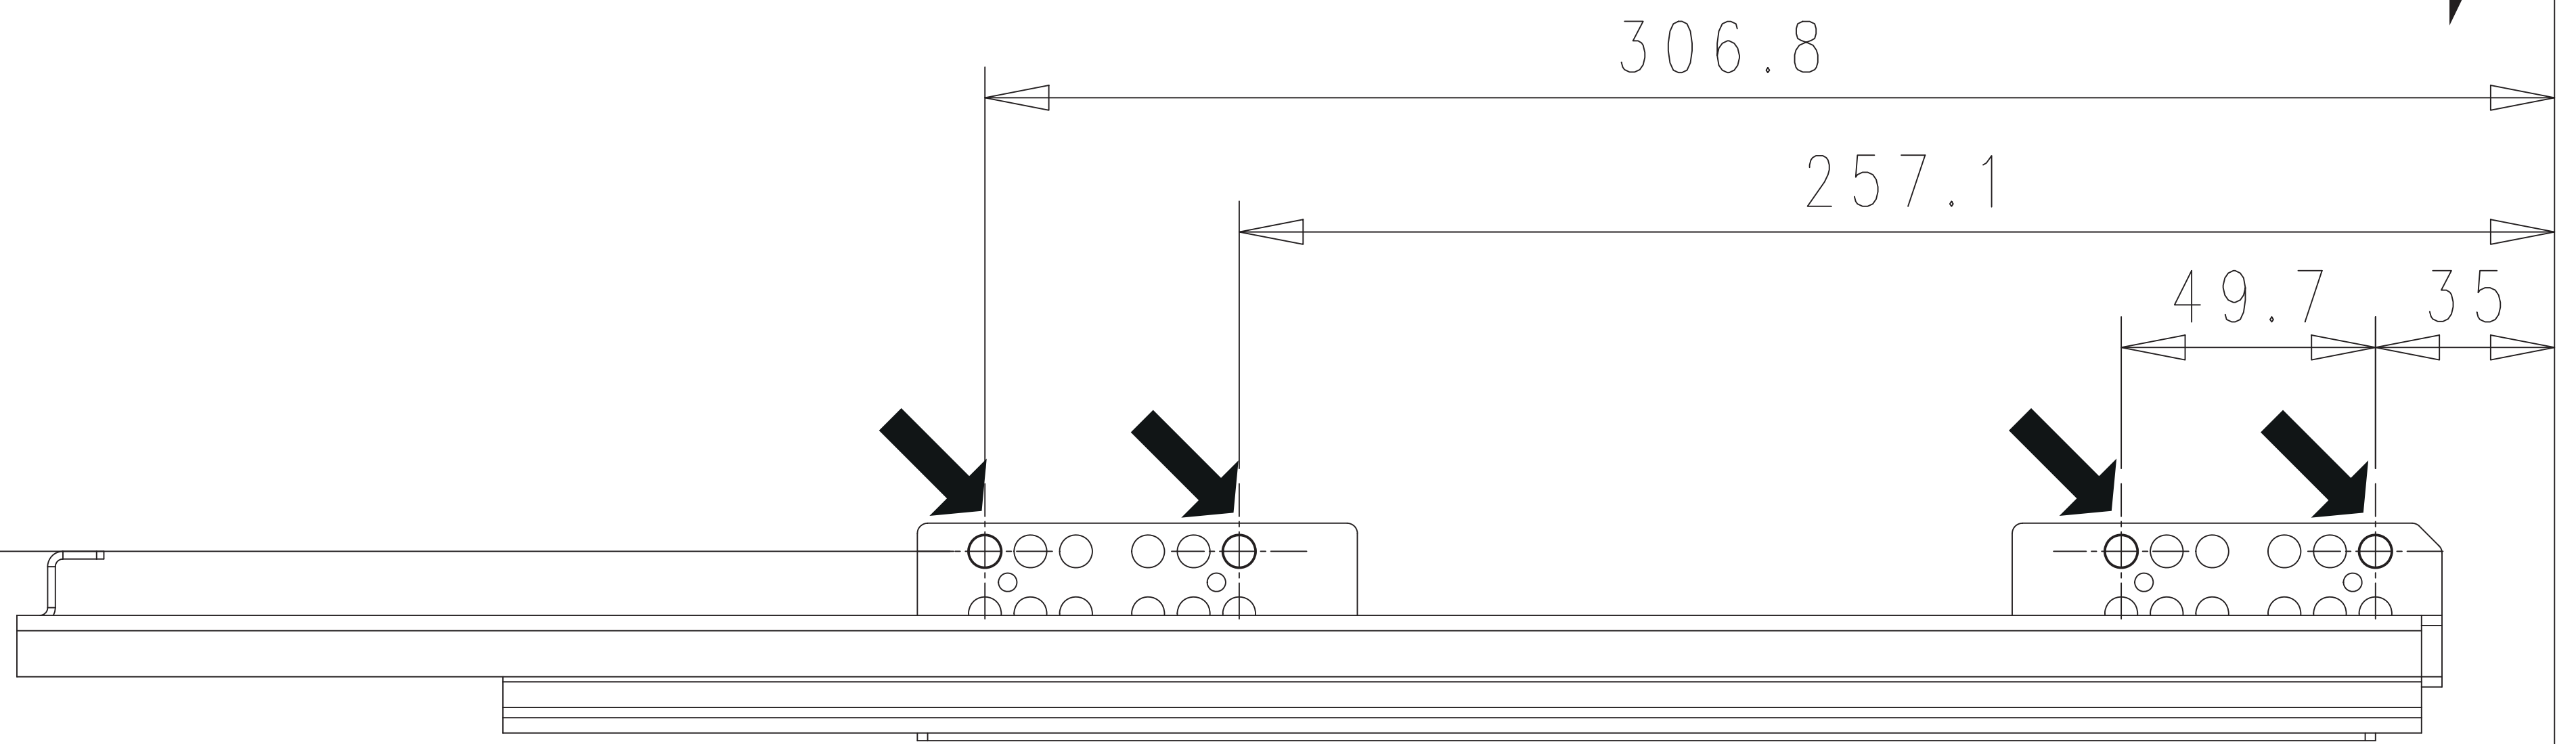

EKOTECH FRONT 45 SX for cabinet 45 cm

for bucket 26L

for bucket 34L

475

bucket 26L

bucket 34L

261

EKOTECH FRONT 45

DX for cabinet 45 cm

for bucket 26L

for bucket 34L

475

261

bucket 26L

bucket 34L

EKOTECH FRONT 45

for cabinet door 45 cm

for bucket 26L

for bucket 34L