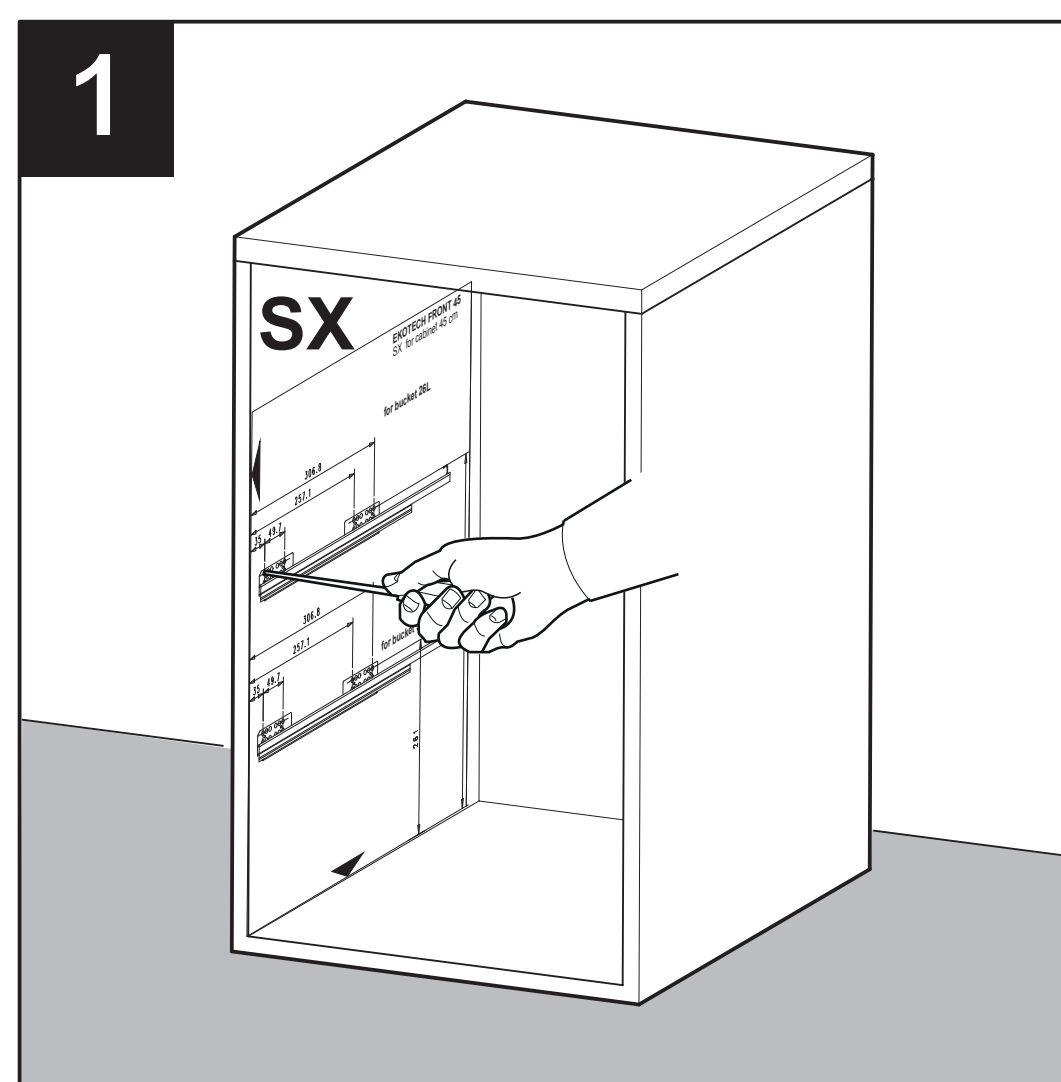

EKOTECH FRONT 45 SX for cabinet 45 cm

for bucket 26L

for bucket 34L

475

bucket 26L

bucket 34L

261

EKOTECH FRONT 45

DX for cabinet 45 cm

for bucket 26L

for bucket 34L

475

261

bucket 26L

bucket 34L

EKOTECH FRONT 45

for cabinet door 45 cm

for bucket 26L

for bucket 34L