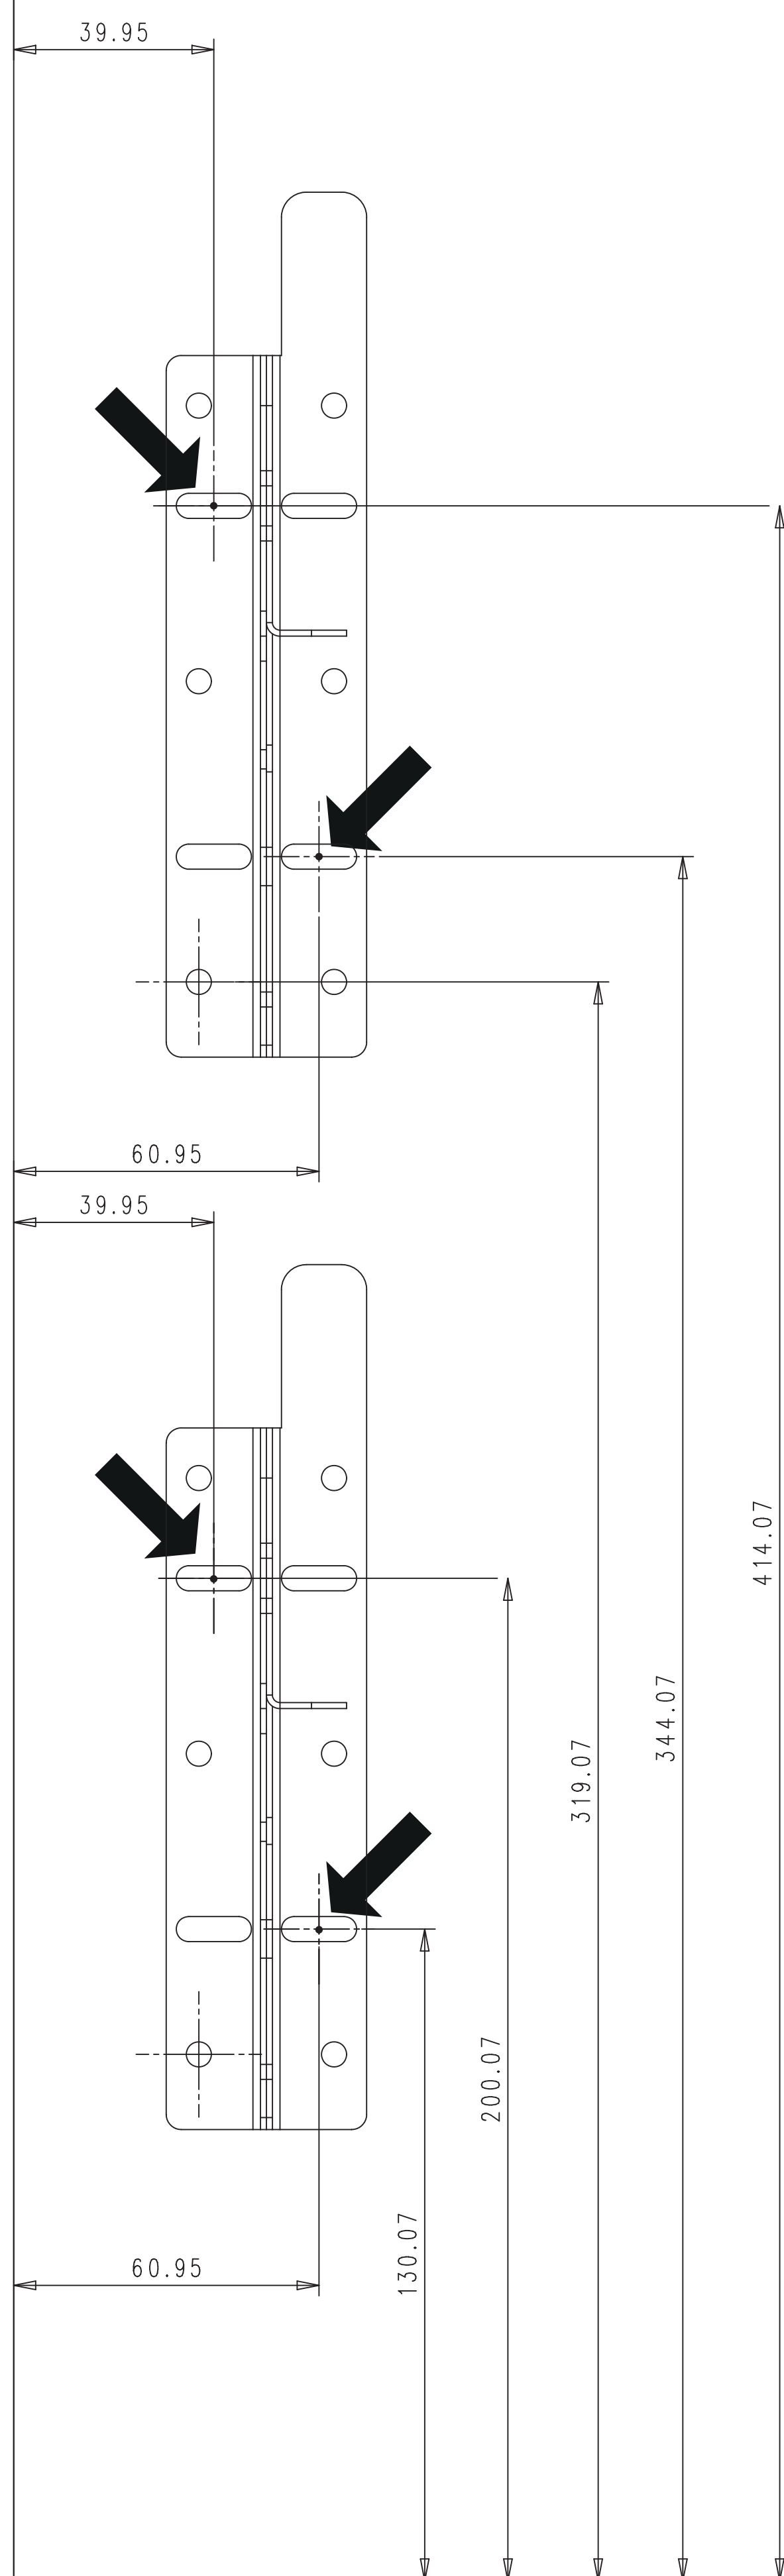

EKOTECH FRONT 45 SX for cabinet 45 cm

for bucket 26L

for bucket 34L

475

bucket 26L

bucket 34L

261

EKOTECH FRONT 45

DX for cabinet 45 cm

for bucket 26L

for bucket 34L

475

261

bucket 26L

bucket 34L

EKOTECH FRONT 45

for cabinet door 45 cm

for bucket 26L

for bucket 34L