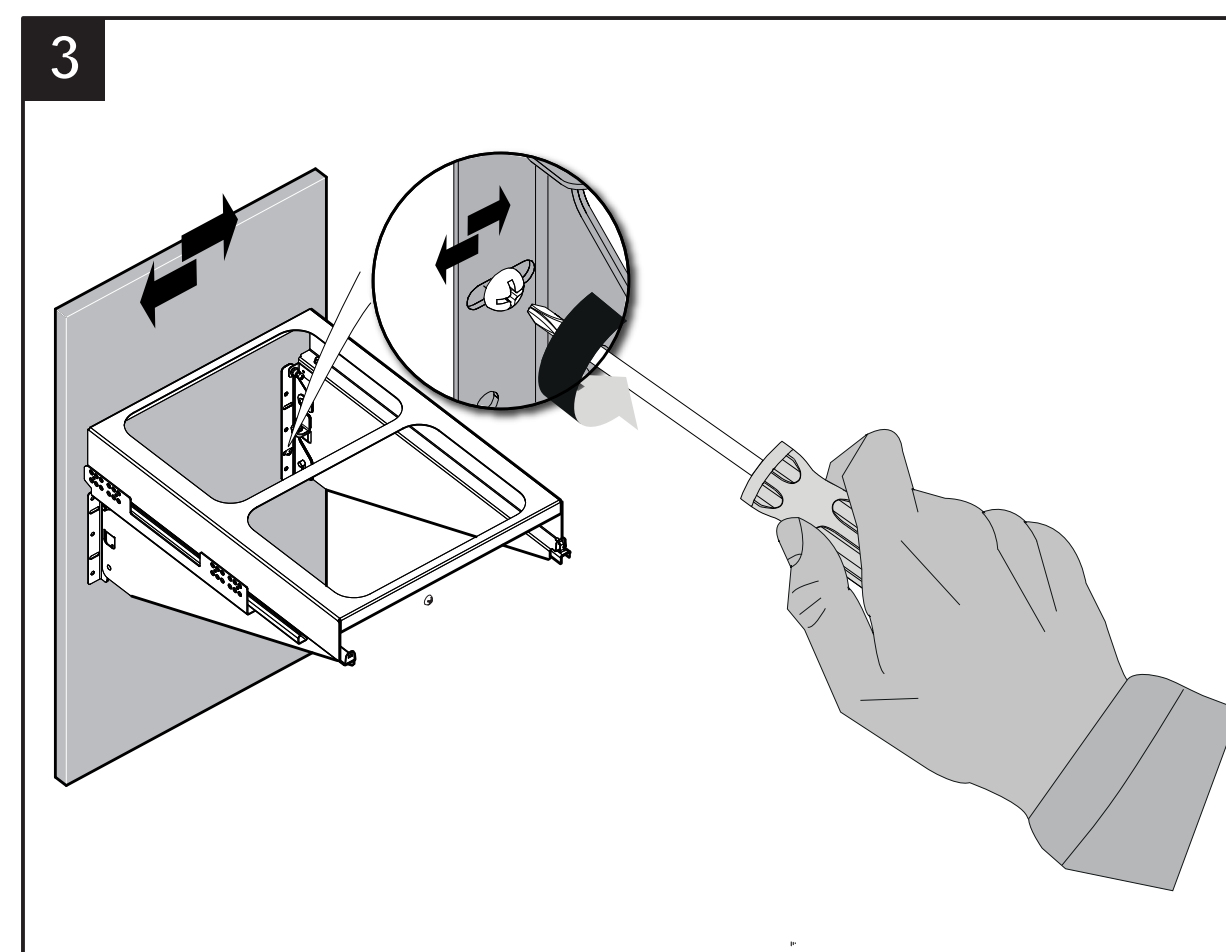

EKOTECH FRONT 45

for cabinet door 45 cm