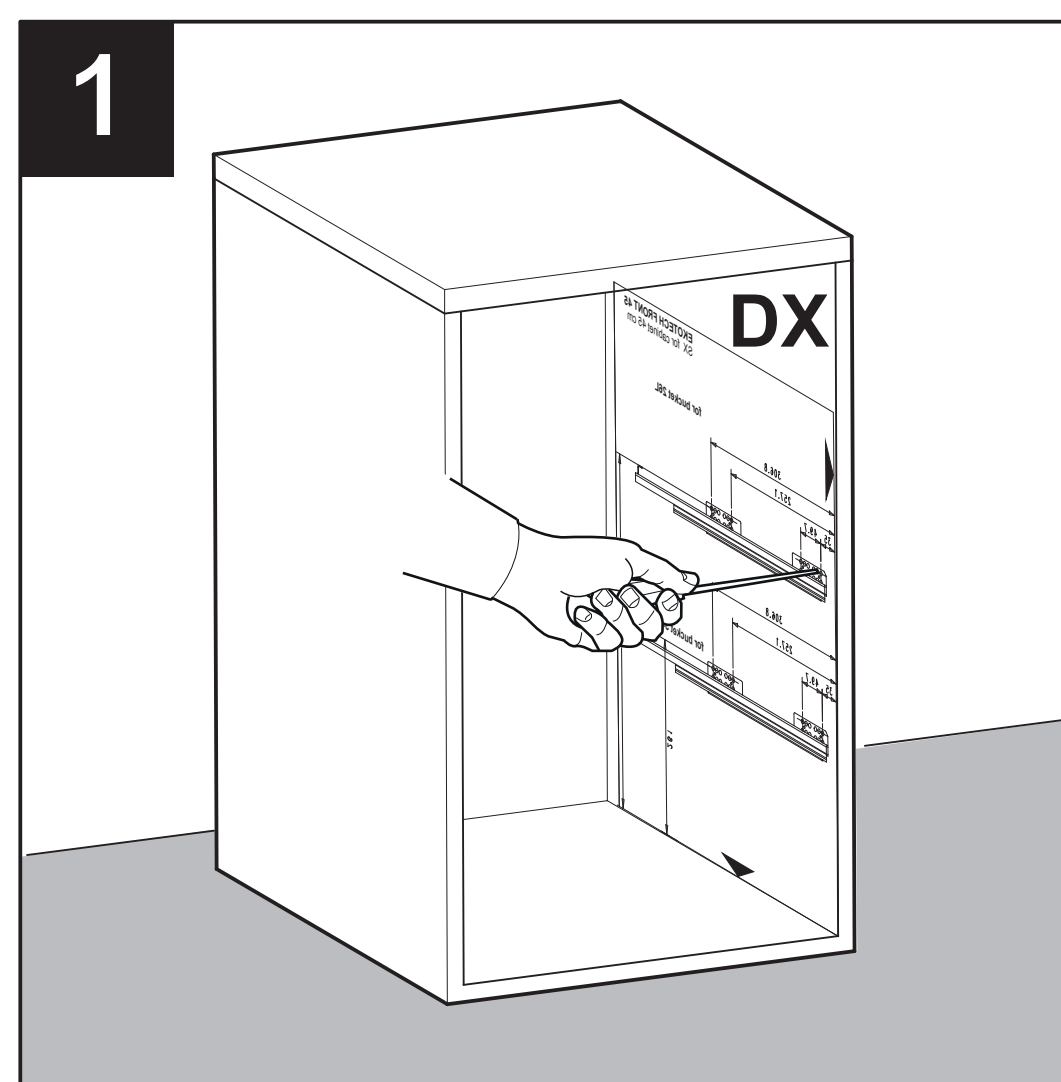

DX for cabinet 45 cm

for bucket 26L

for bucket 34L

475

261

bucket 26L

bucket 34L

EKOTECH FRONT 45

for cabinet door 45 cm

for bucket 26L

for bucket 34L