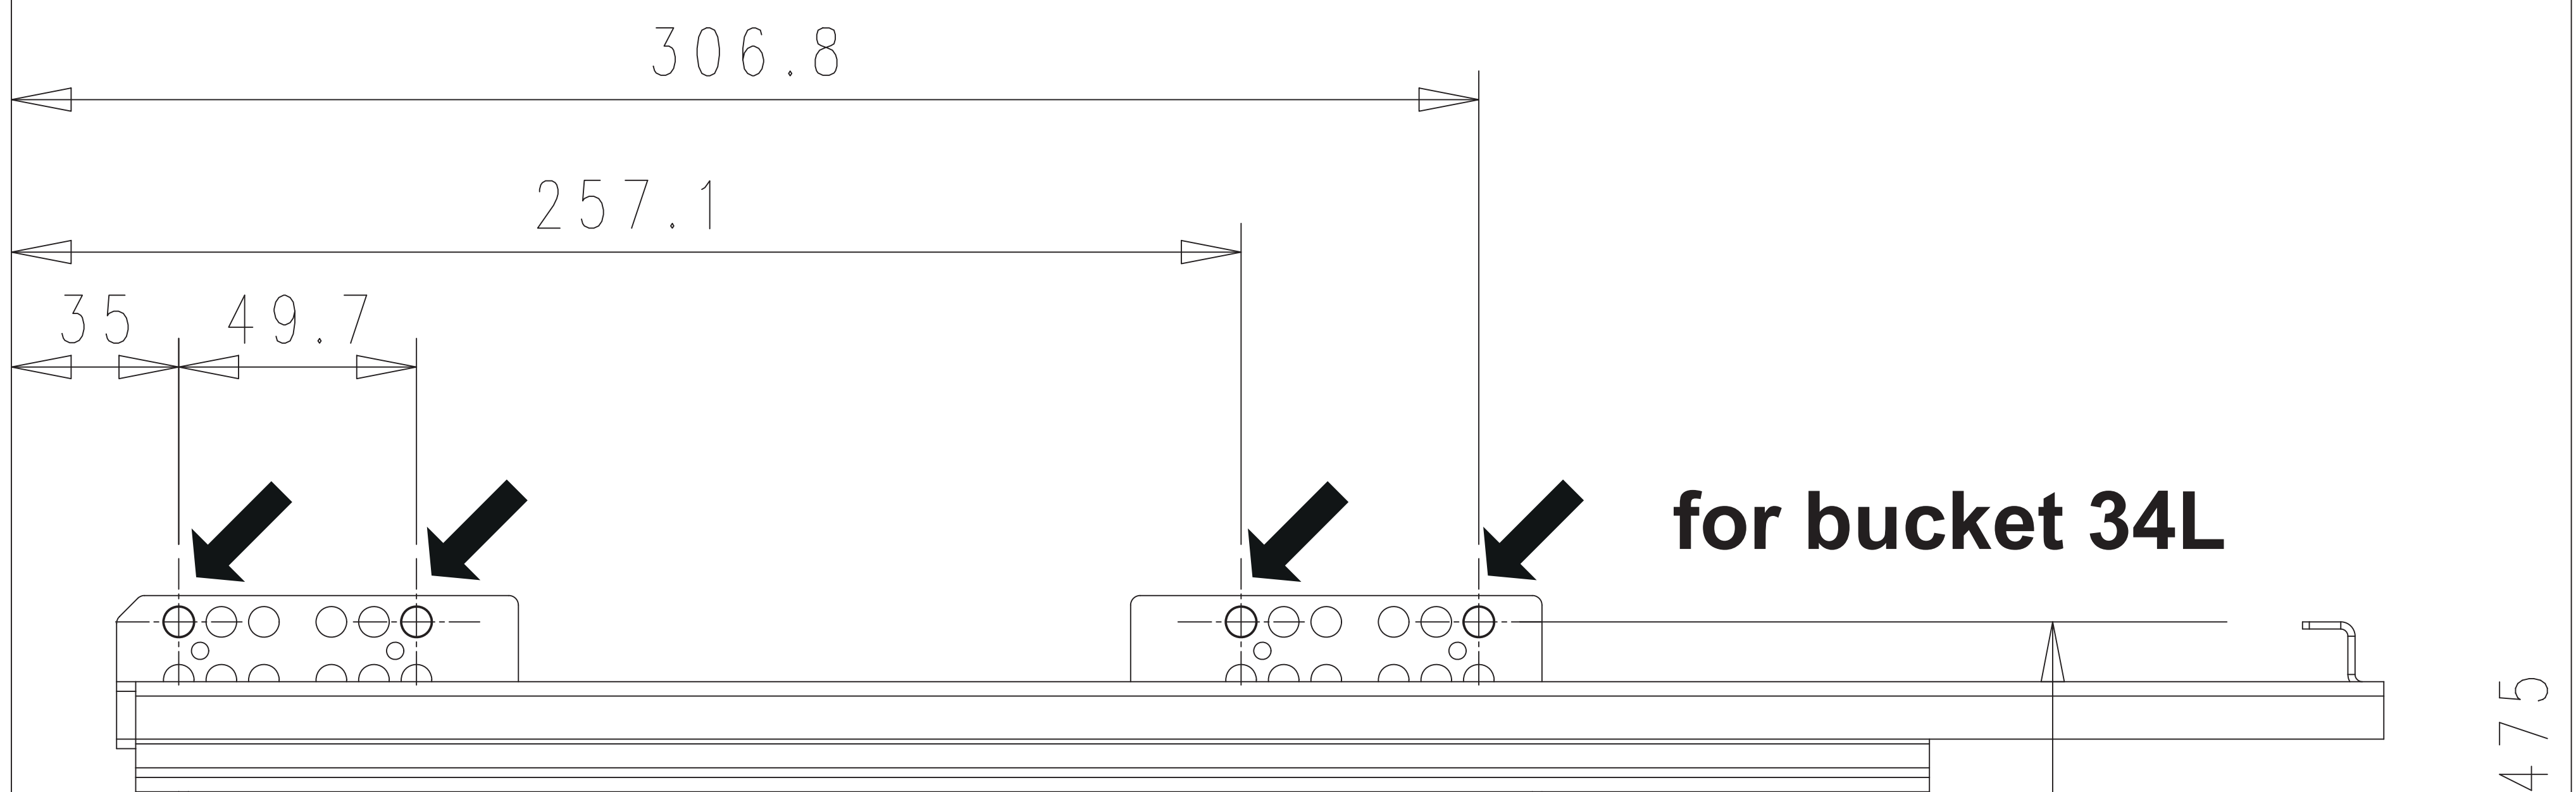

EKOTECH FRONT 45 SX for cabinet 45 cm

for bucket 26L

for bucket 34L

475

bucket 26L

bucket 34L

261

EKOTECH FRONT 45

DX for cabinet 45 cm

for bucket 26L

for bucket 34L

475

261

bucket 26L

bucket 34L

EKOTECH FRONT 45

for cabinet door 45 cm

for bucket 26L

for bucket 34L