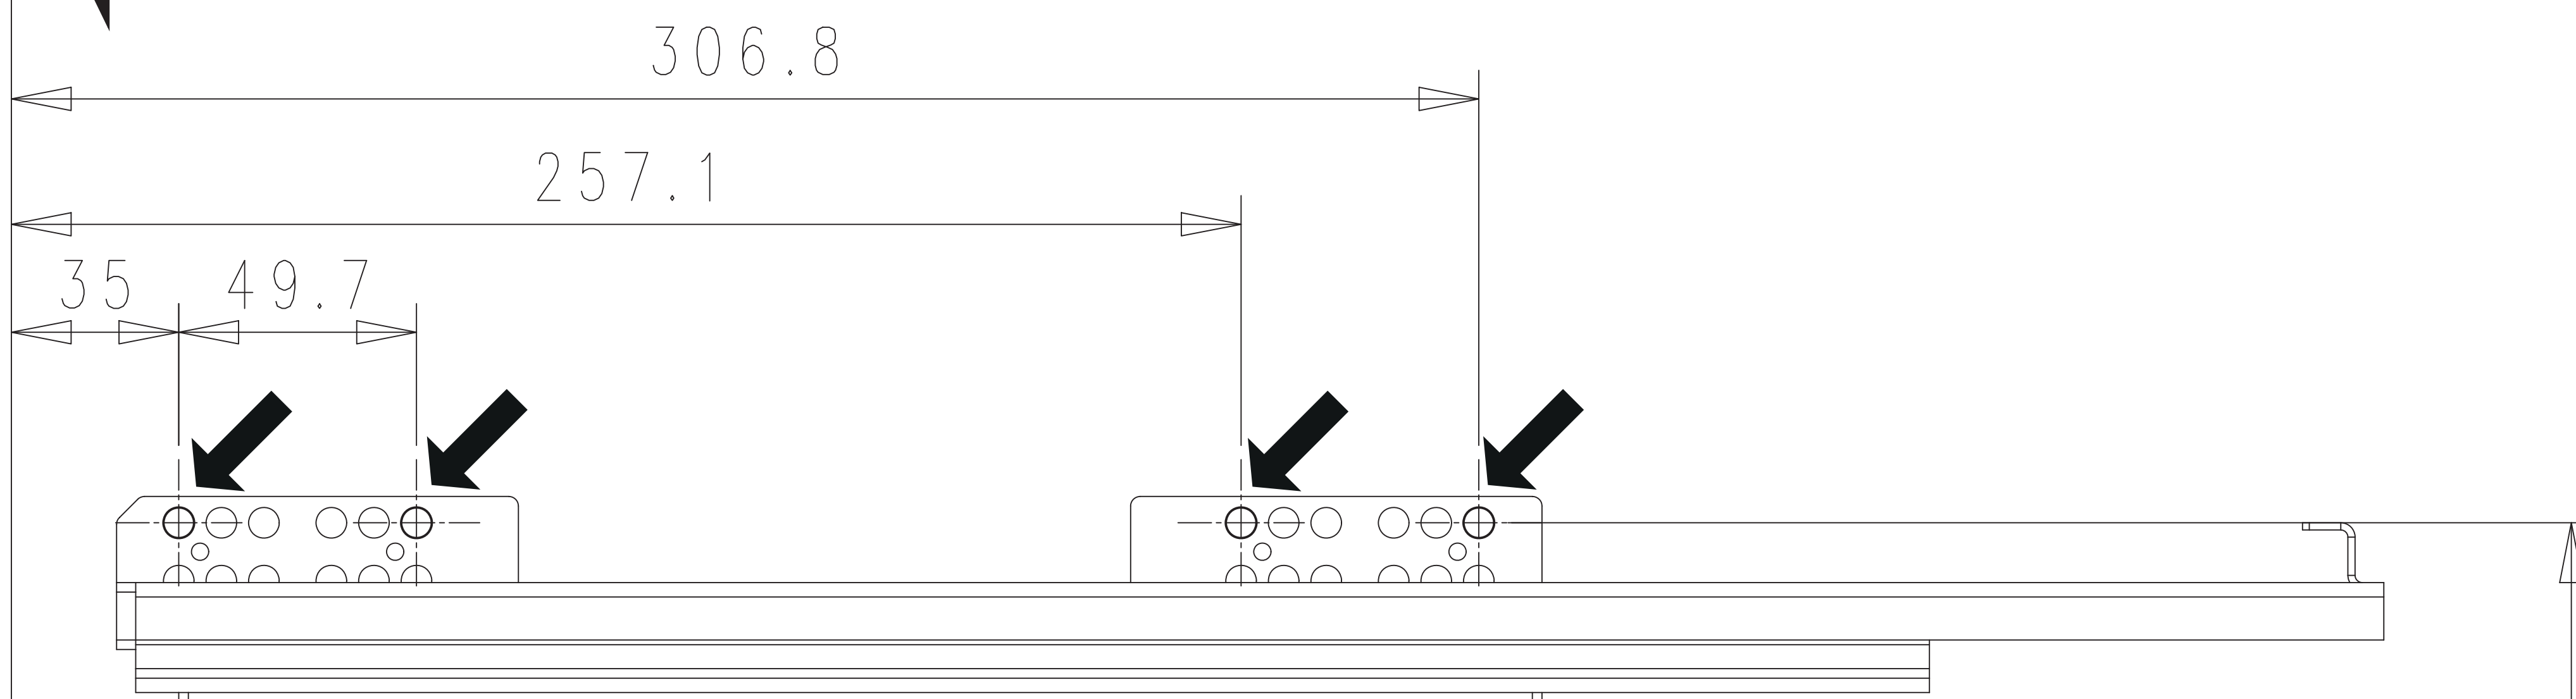

EKOTECH FRONT 45 SX for cabinet 45 cm

for bucket 26L

for bucket 34L

475

bucket 26L

bucket 34L

261

EKOTECH FRONT 45

DX for cabinet 45 cm

for bucket 26L

for bucket 34L

475

261

bucket 26L

bucket 34L

EKOTECH FRONT 45

for cabinet door 45 cm

for bucket 26L

for bucket 34L