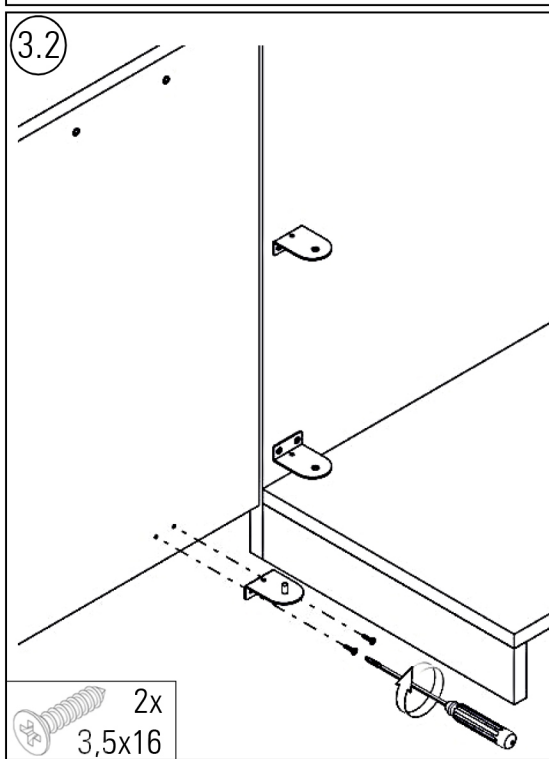

WASTE BIN 10 Lt. LEFT DOOR MOUNTING INSTRUCTIONS

WASTE BIN 10 Lt. RIGHT DOOR MOUNTING INSTRUCTIONS