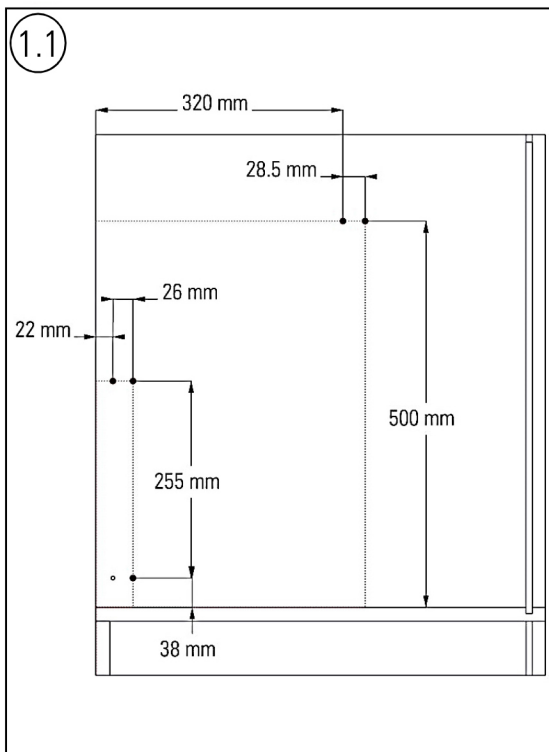

WASTE BIN 10 Lt. LEFT DOOR MOUNTING INSTRUCTIONS

WASTE BIN 10 Lt. RIGHT DOOR MOUNTING INSTRUCTIONS