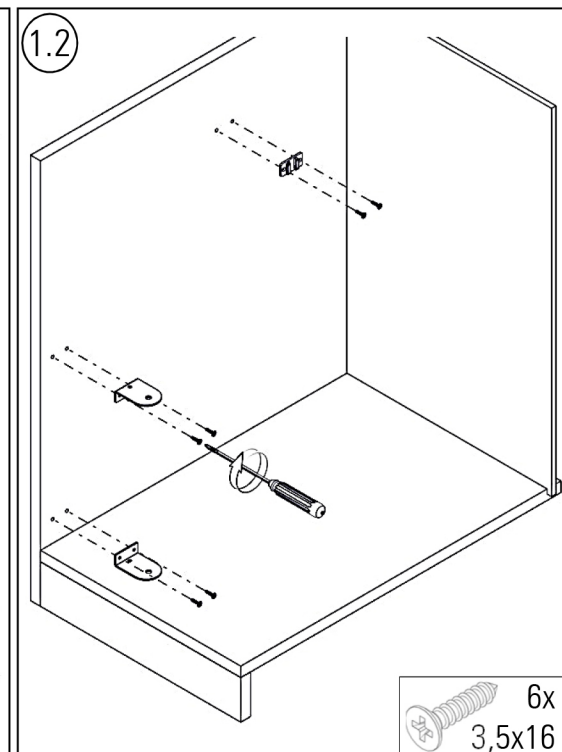

WASTE BIN 10 Lt. LEFT DOOR MOUNTING INSTRUCTIONS

WASTE BIN 10 Lt. RIGHT DOOR MOUNTING INSTRUCTIONS