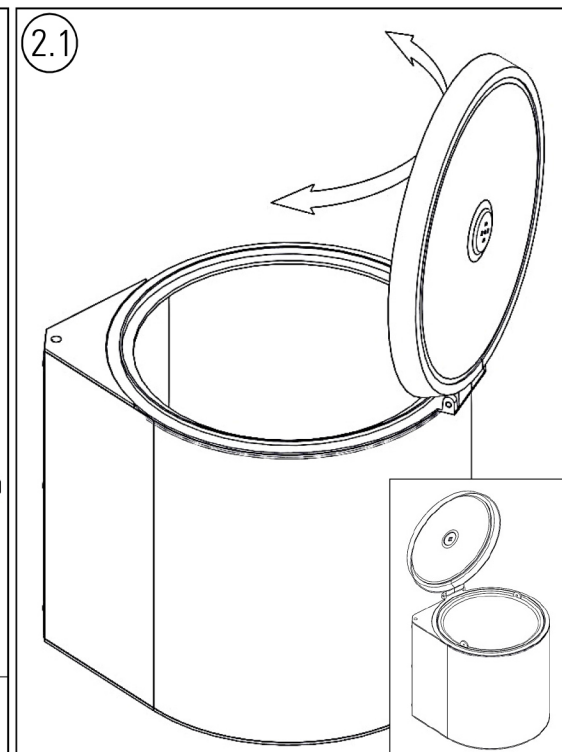

WASTE BIN 10 Lt. LEFT DOOR MOUNTING INSTRUCTIONS

WASTE BIN 10 Lt. RIGHT DOOR MOUNTING INSTRUCTIONS