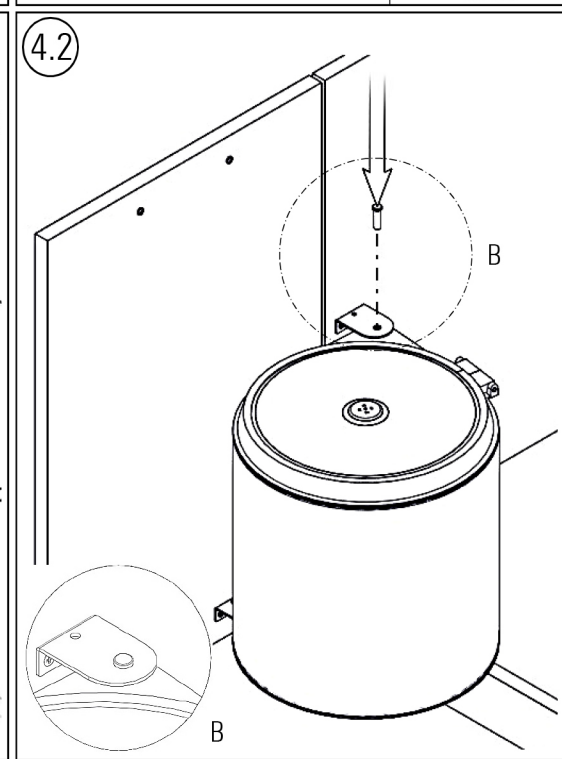

WASTE BIN 10 Lt. LEFT DOOR MOUNTING INSTRUCTIONS

WASTE BIN 10 Lt. RIGHT DOOR MOUNTING INSTRUCTIONS