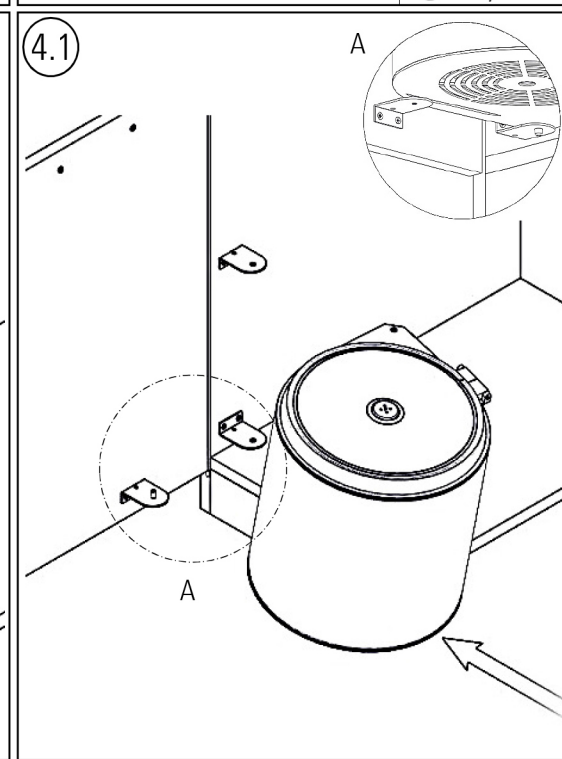

WASTE BIN 10 Lt. LEFT DOOR MOUNTING INSTRUCTIONS

WASTE BIN 10 Lt. RIGHT DOOR MOUNTING INSTRUCTIONS