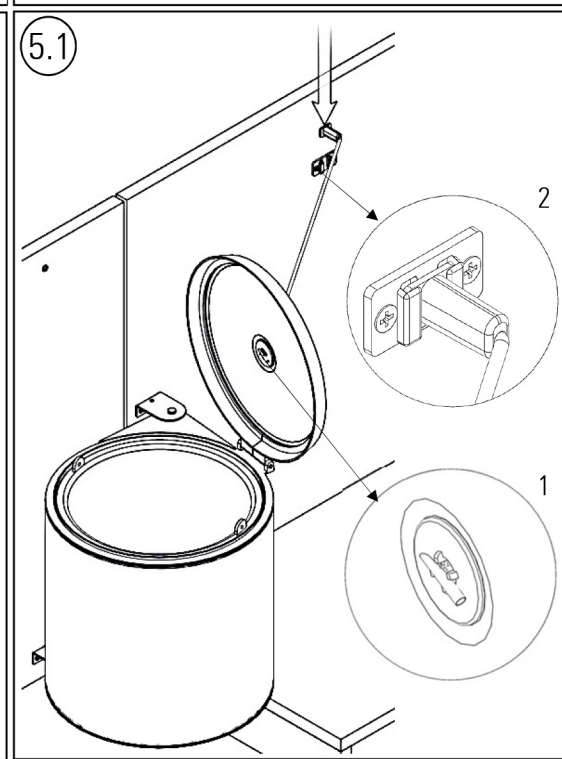

WASTE BIN 10 Lt. LEFT DOOR MOUNTING INSTRUCTIONS

WASTE BIN 10 Lt. RIGHT DOOR MOUNTING INSTRUCTIONS