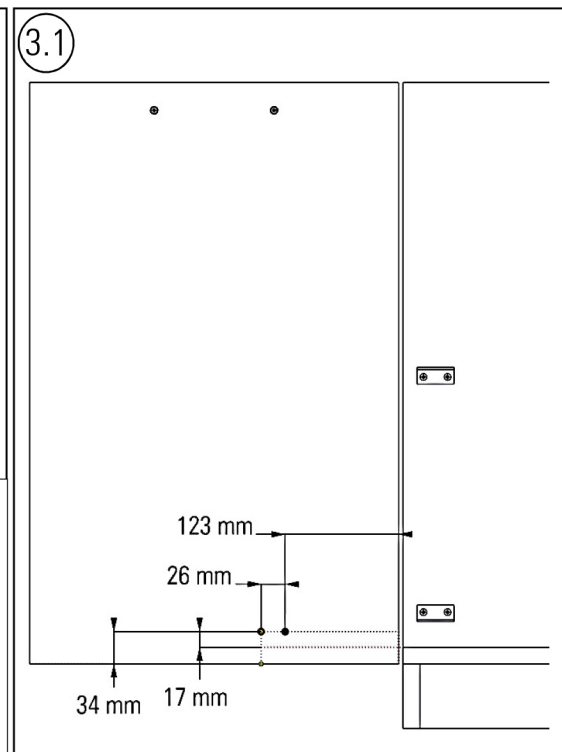

WASTE BIN 10 Lt. LEFT DOOR MOUNTING INSTRUCTIONS

WASTE BIN 10 Lt. RIGHT DOOR MOUNTING INSTRUCTIONS