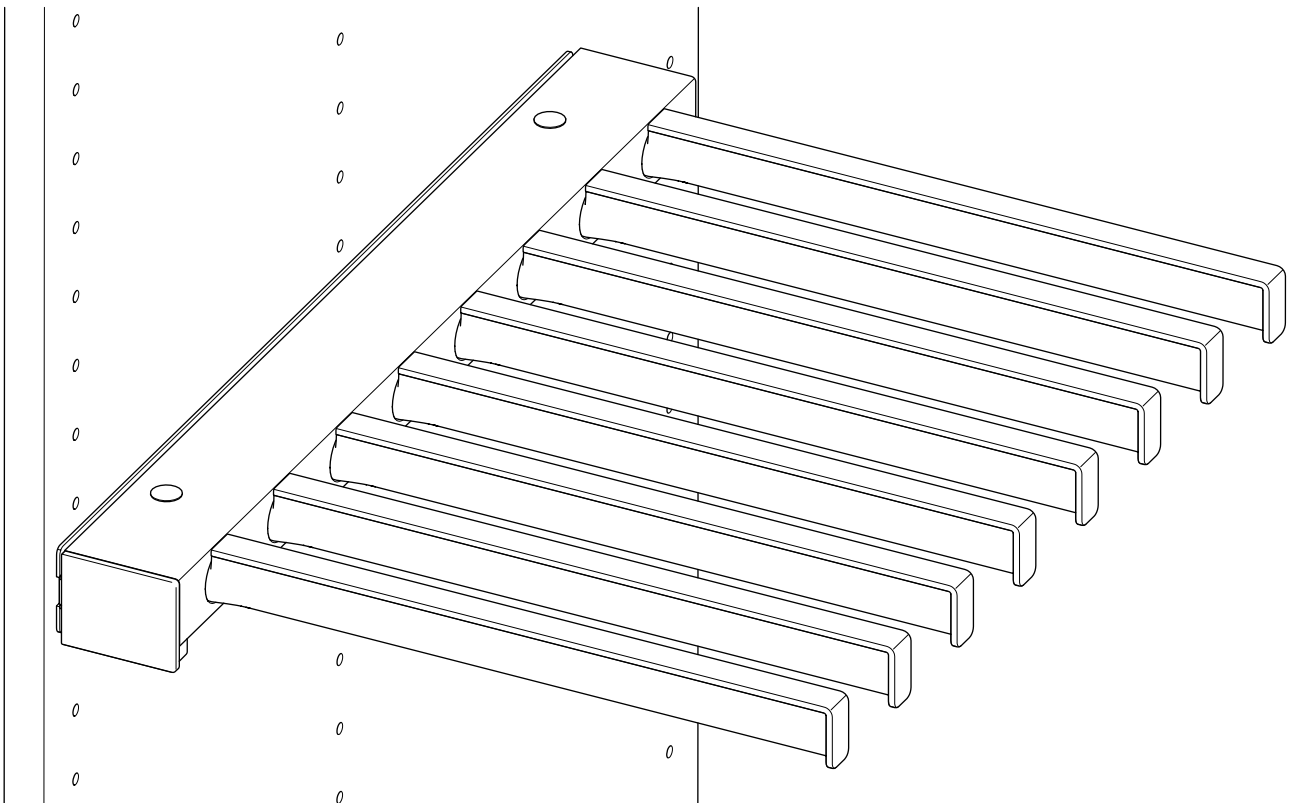

The Foundation

Trouser Pullout Side Mounted

3150

1

2

www.pellycomp.se