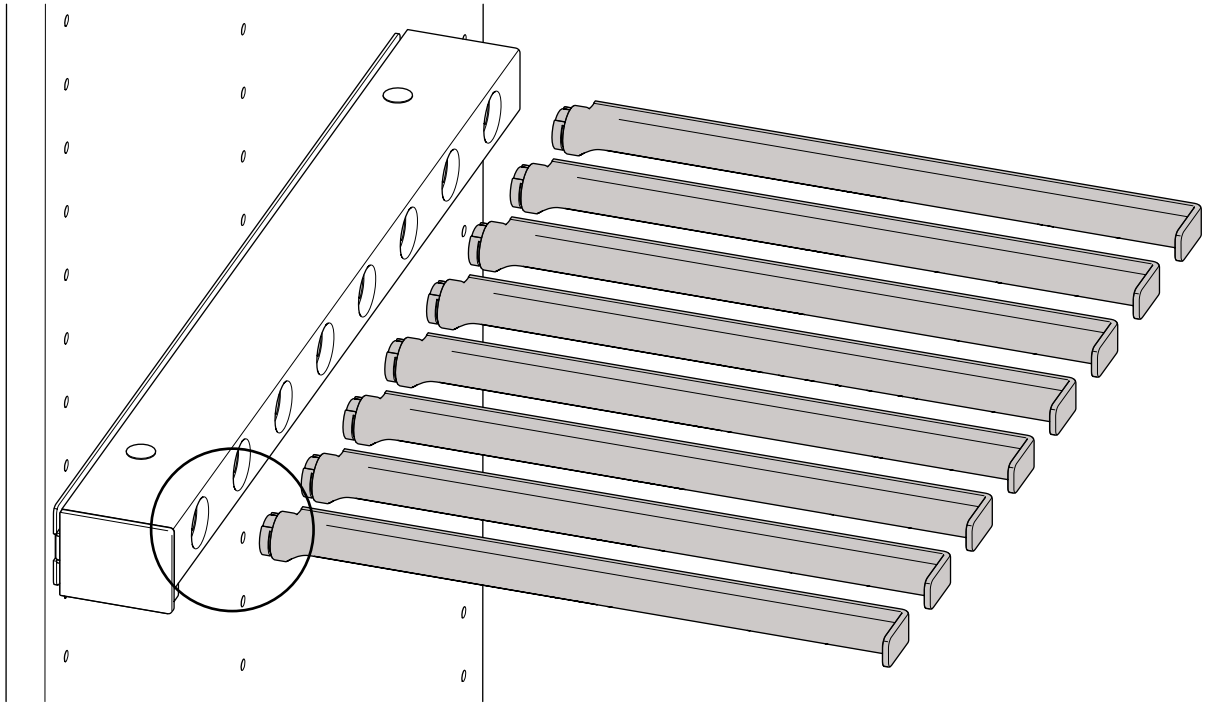

The Foundation

Trouser Pullout Side Mounted

3150

1

2

www.pellycomp.se