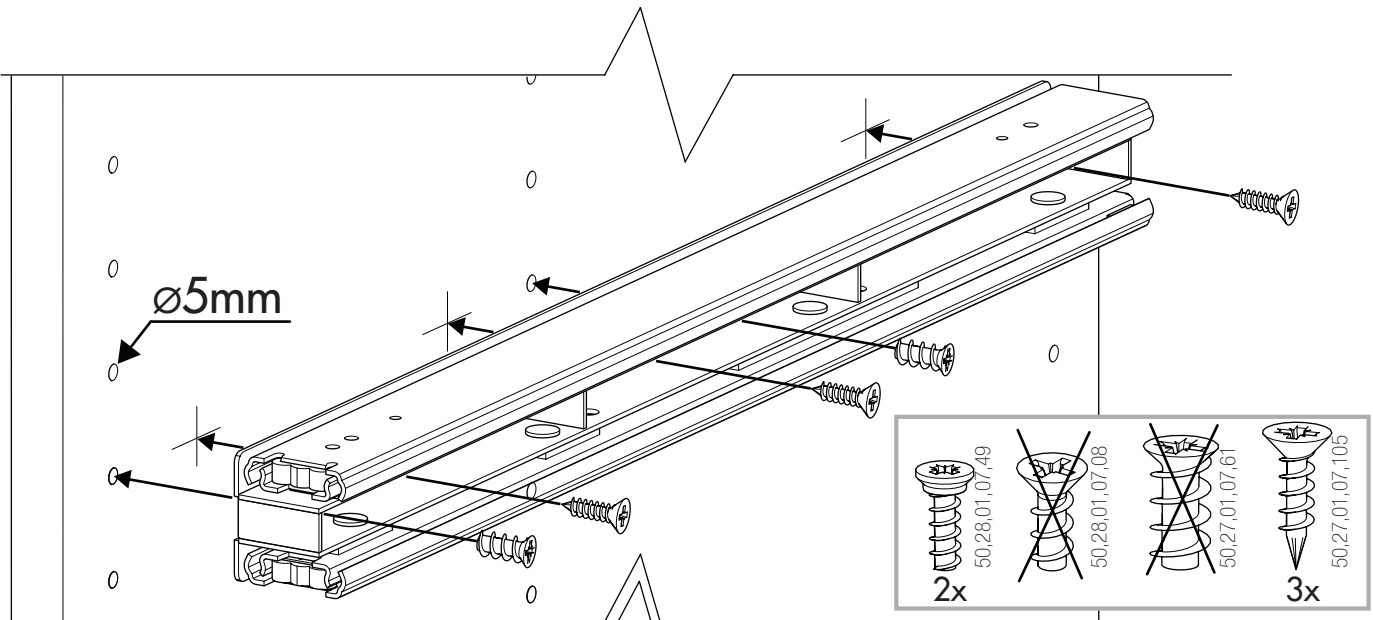

The Foundation

Trouser Pullout Side Mounted

3150

1

2

www.pellycomp.se