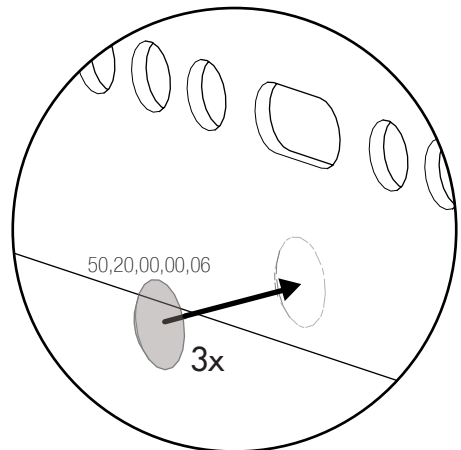

The Foundation

Trouser Pullout Side Mounted

3150

1

2

www.pellycomp.se