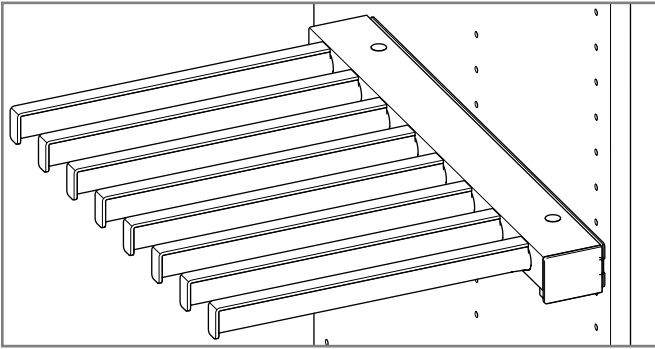

The Foundation

Trouser Pullout Side Mounted

3150

1

2

www.pellycomp.se