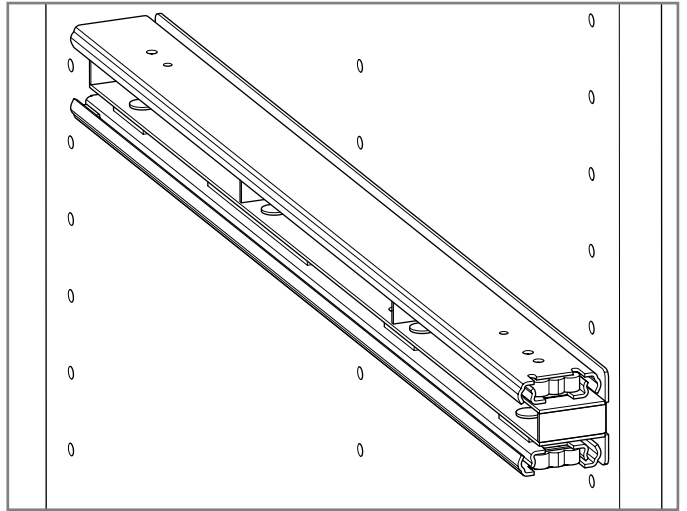

The Foundation

Trouser Pullout Side Mounted

3150

1

2

www.pellycomp.se