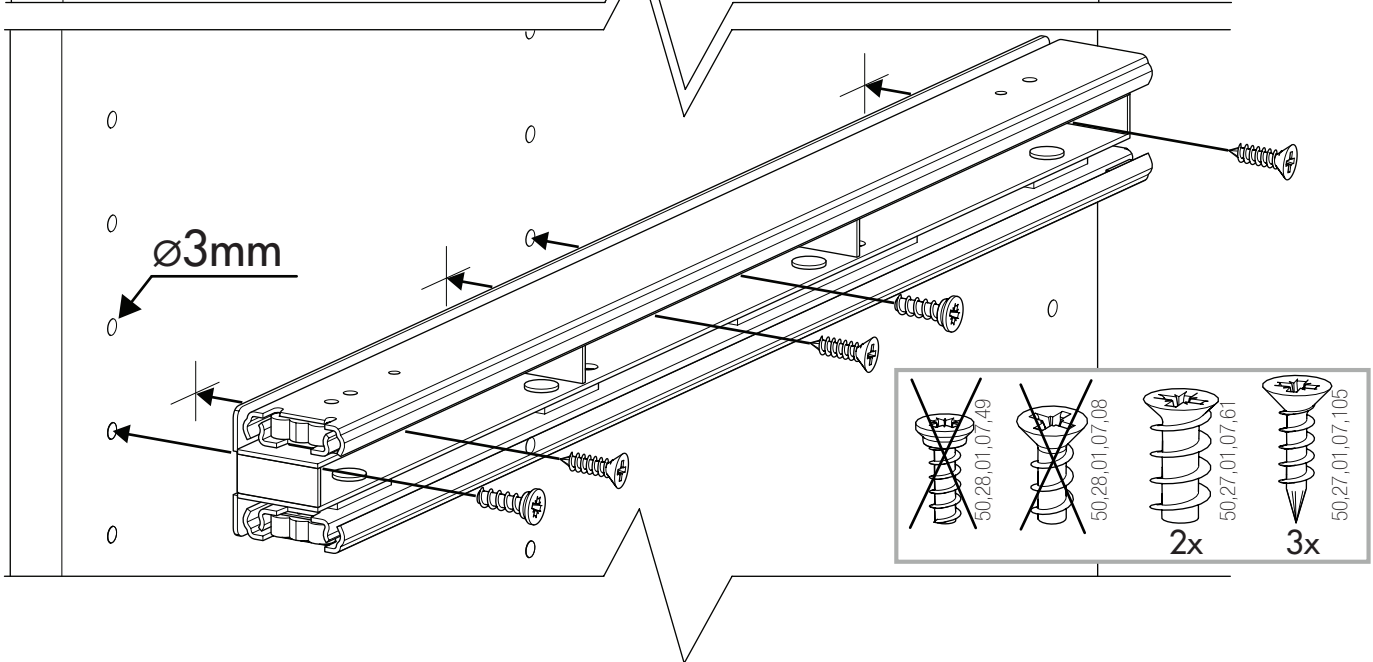

The Foundation

Trouser Pullout Side Mounted

3150

1

2

www.pellycomp.se