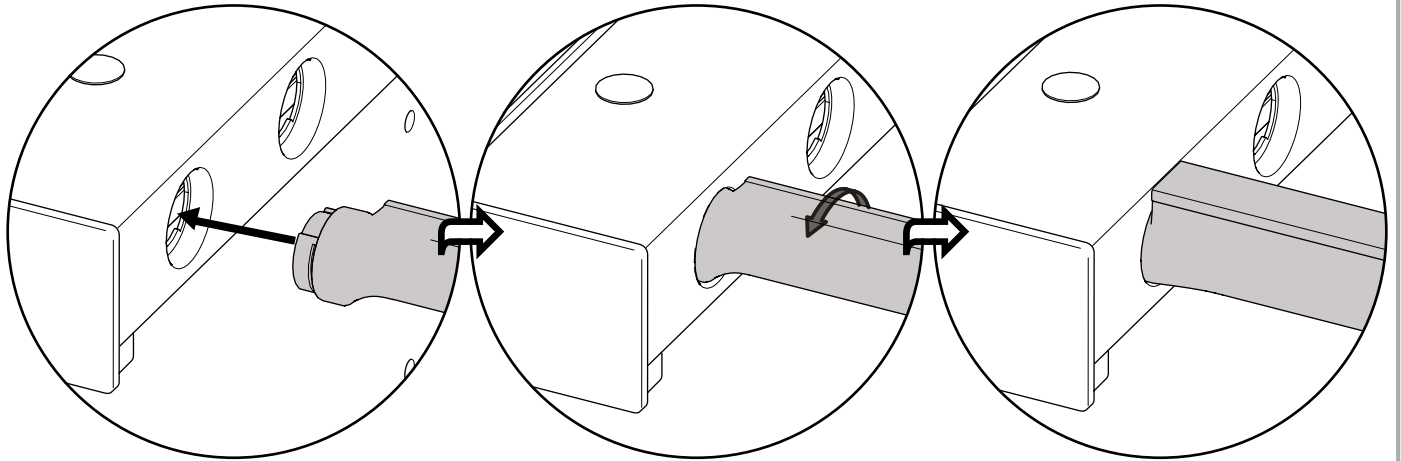

The Foundation

Trouser Pullout Side Mounted

3150

1

2

www.pellycomp.se