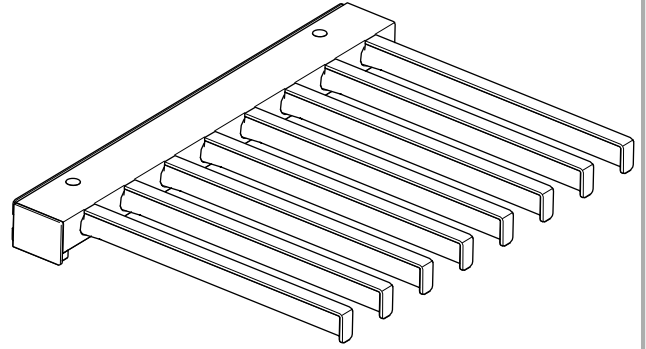

The Foundation

Trouser Pullout Side Mounted

3150

1

2

www.pellycomp.se