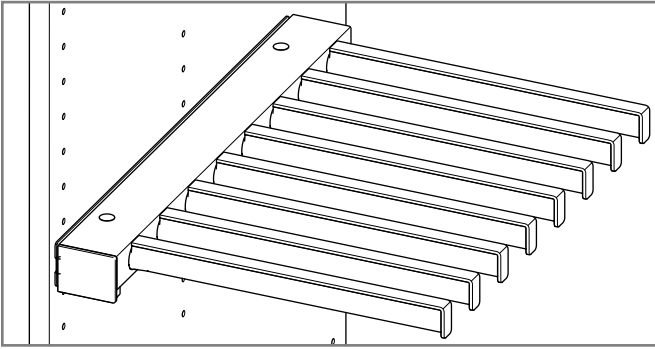

The Foundation

Trouser Pullout Side Mounted

3150

1

2

www.pellycomp.se