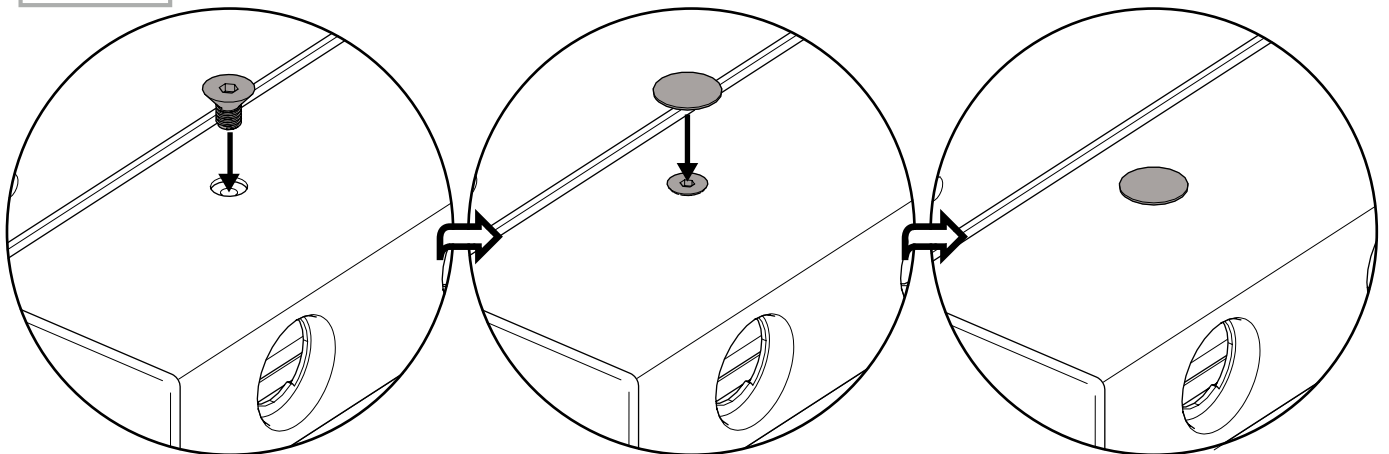

The Foundation

Trouser Pullout Side Mounted

3150

1

2

www.pellycomp.se