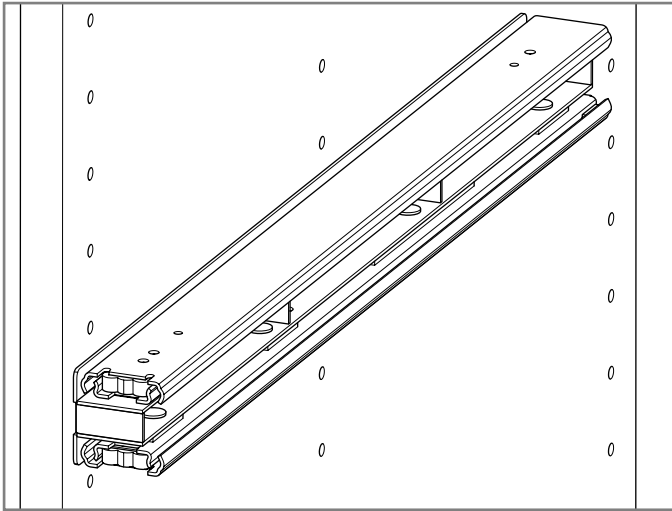

The Foundation

Trouser Pullout Side Mounted

3150

1

2

www.pellycomp.se