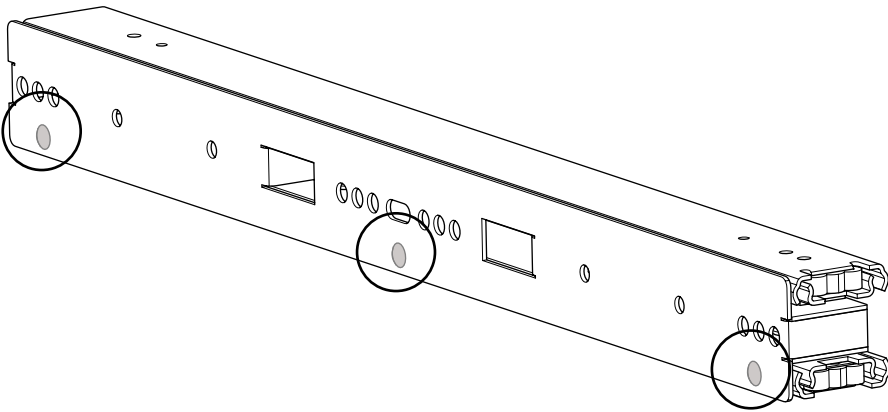

The Foundation

Trouser Pullout Side Mounted

3150

1

2

www.pellycomp.se