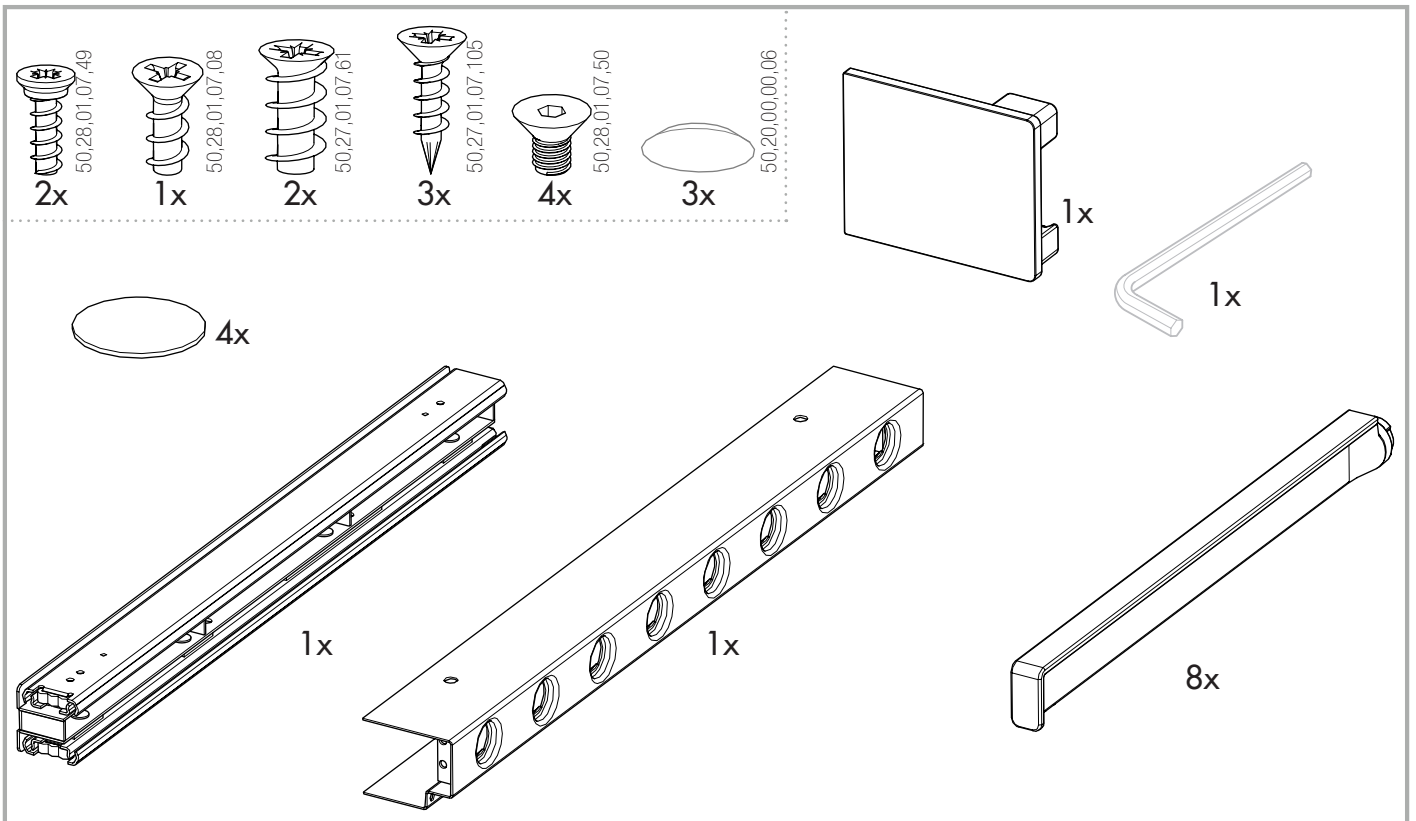

The Foundation

Trouser Pullout Side Mounted

3150

1

2

www.pellycomp.se