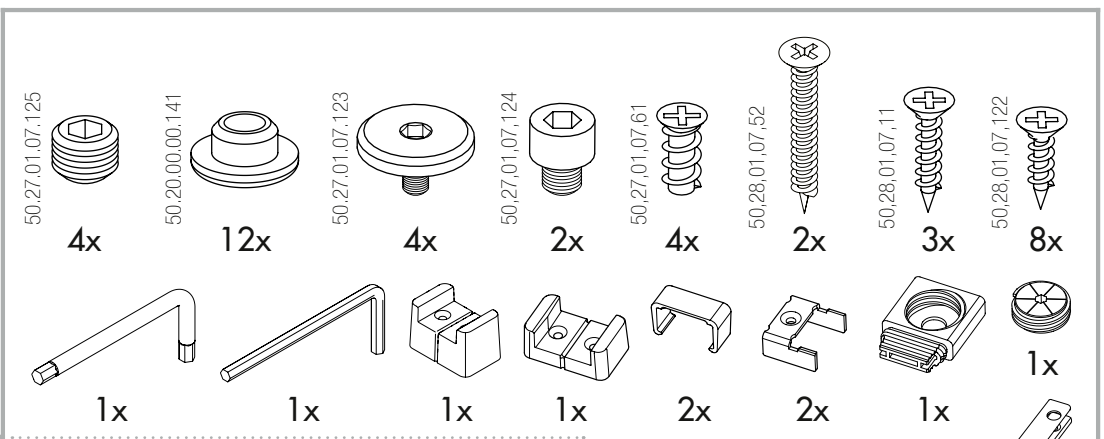

Dedicated

Clean & Polish 8803, 8810

Clean & Polish 150

Clean & Polish ToGo 200

2

3

4

5

i

50,28,01,07,122
4x

50,27,01,07,61
4x

6

20mm - 25mm

(1) > 590mm - 596mm
(2) > 602mm - 608mm

7

8