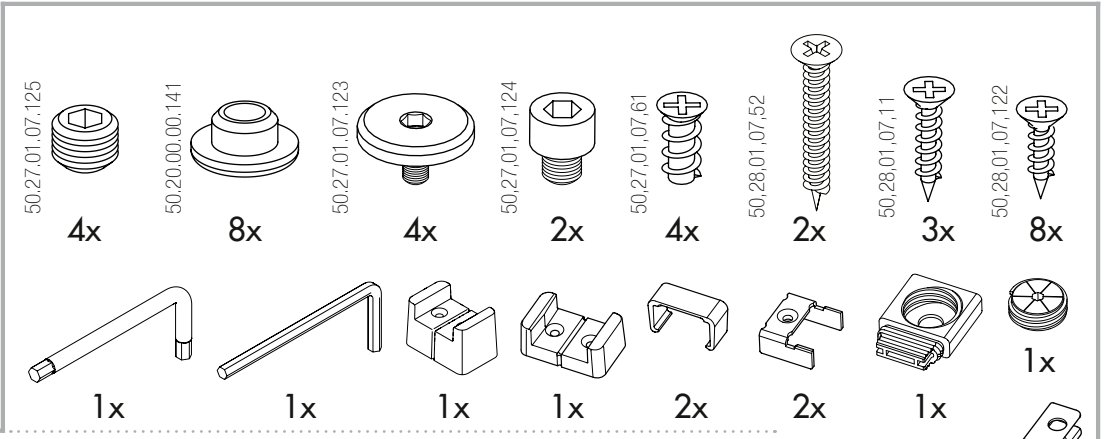

Dedicated

Clean & Polish 8803, 8810

Clean & Polish 150

Clean & Polish ToGo 200

2

3

4

5

i

50,28,01,07,122
4x

50,27,01,07,61
4x

6

20mm - 25mm

(1) > 590mm - 596mm
(2) > 602mm - 608mm

7

8