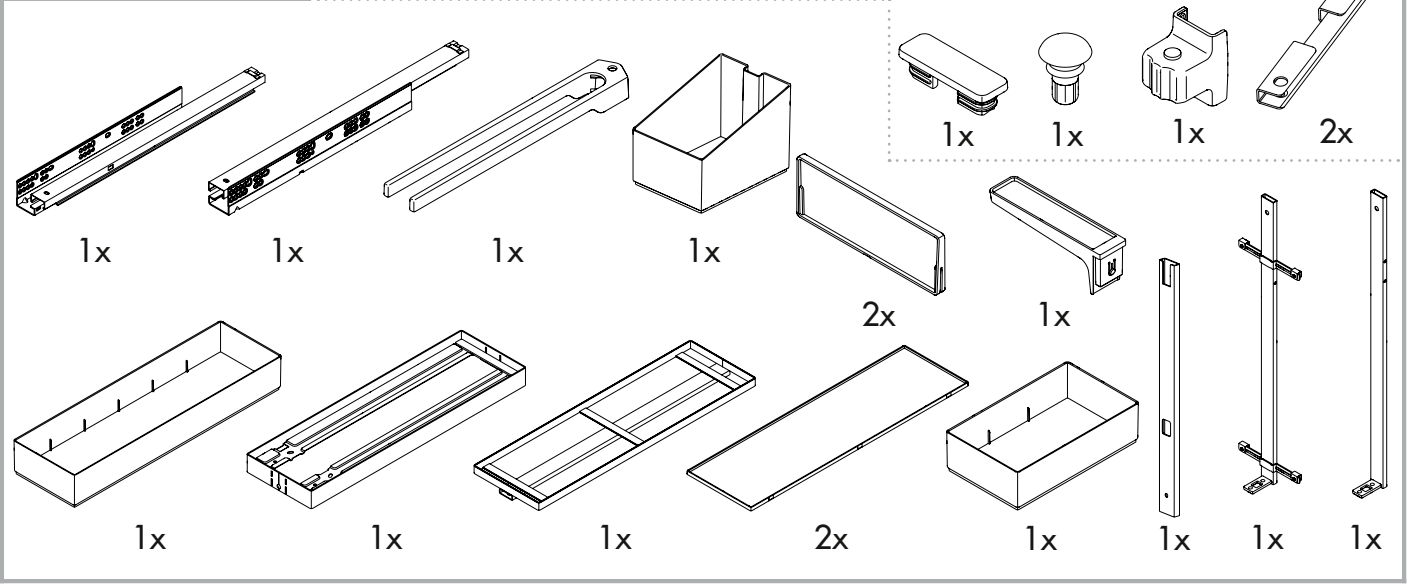

Dedicated

Clean & Polish 8803, 8810

Clean & Polish 150

Clean & Polish ToGo 200

2

3

4

5

i

50,28,01,07,122
4x

50,27,01,07,61
4x

6

20mm - 25mm

(1) > 590mm - 596mm
(2) > 602mm - 608mm

7

8